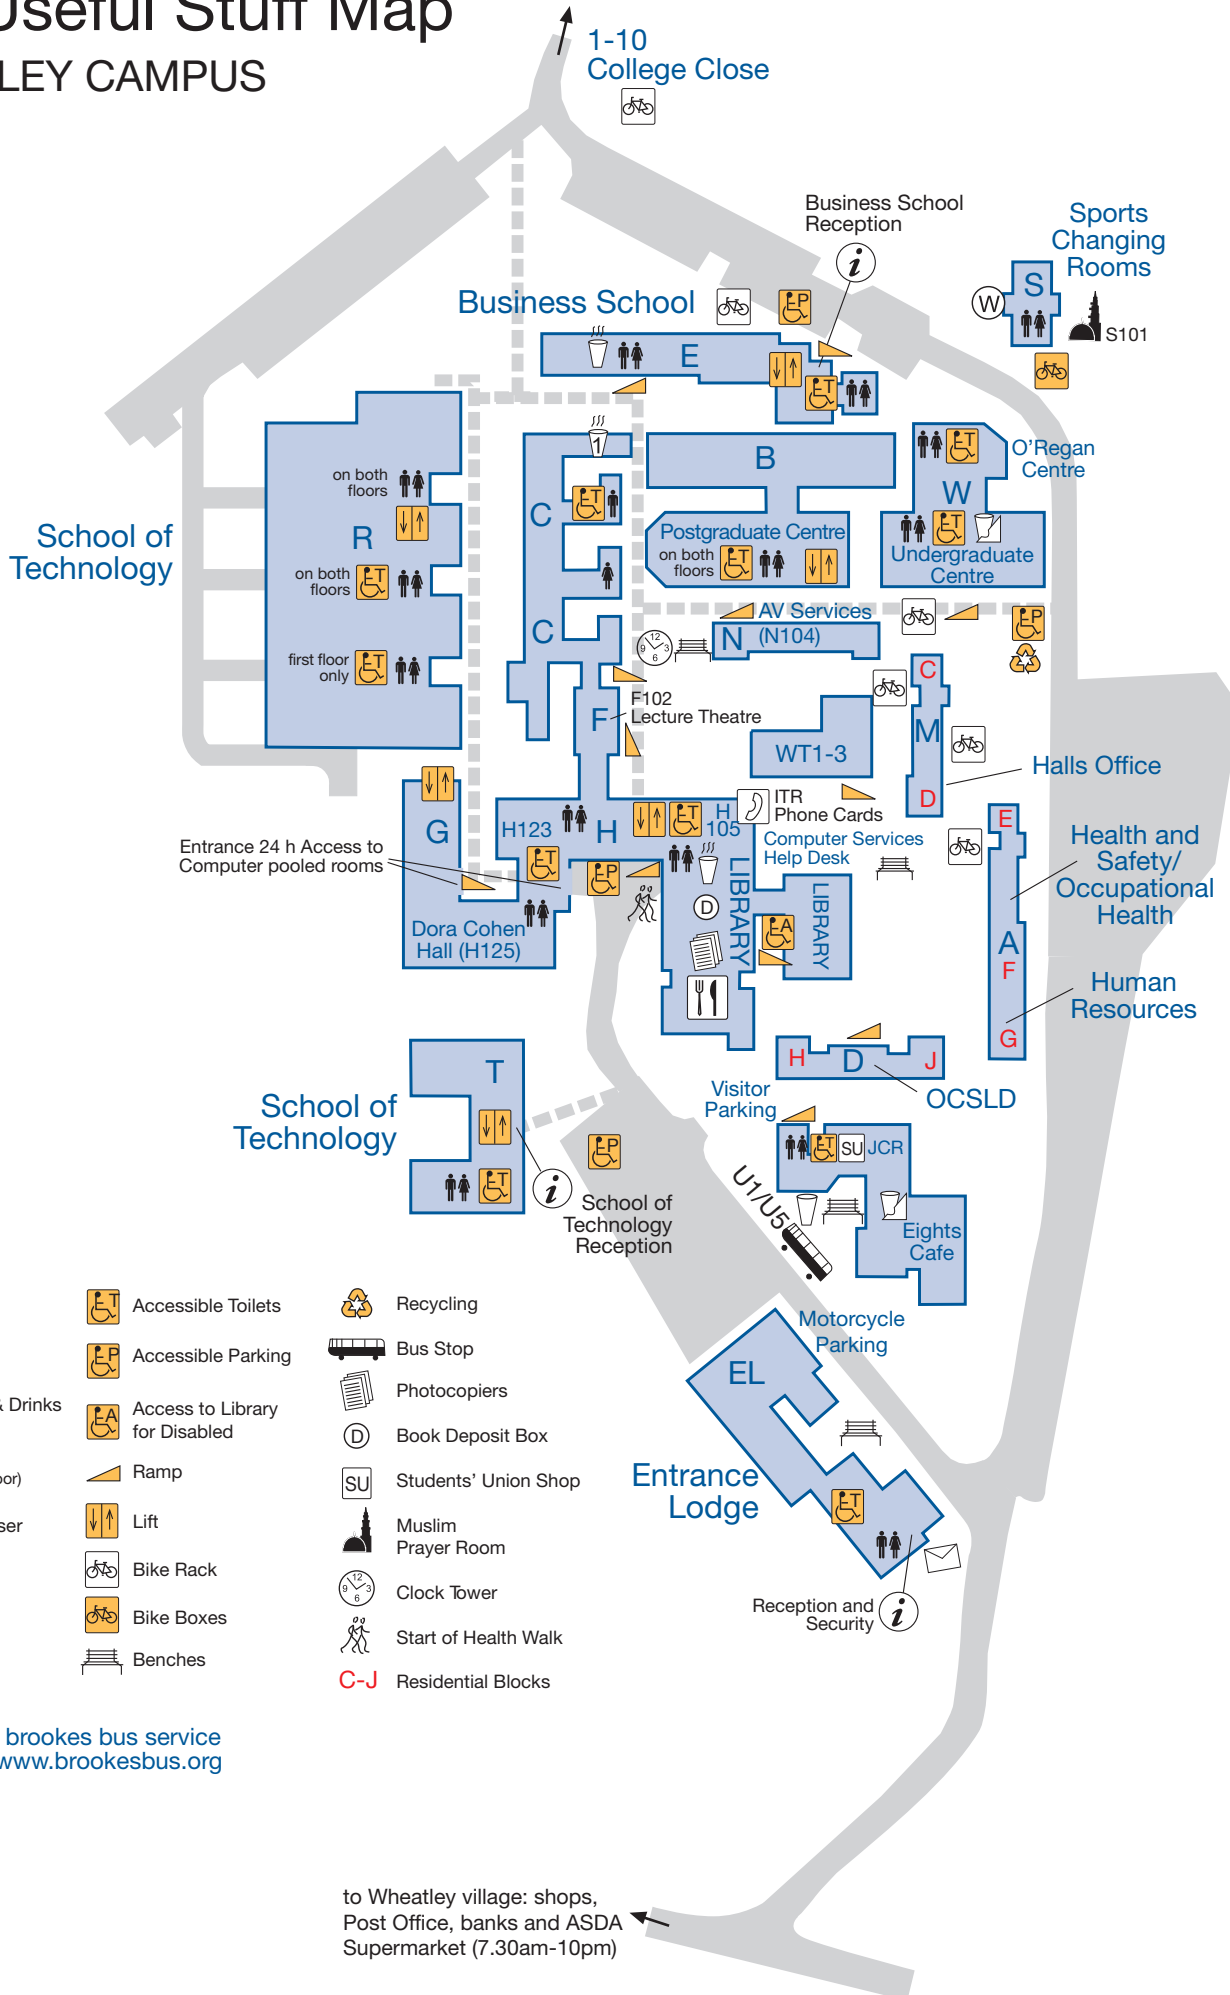

# The Useful Stuff Map

## WHEATLEY CAMPUS

**KEY:**

- |                                  |                                |                      |
|----------------------------------|--------------------------------|----------------------|
| Food & Drink                     | Accessible Toilets             | Recycling            |
| Cold Drinks                      | Accessible Parking             | Bus Stop             |
| Sandwiches & Drinks              | Access to Library for Disabled | Photocopiers         |
| Hot Drinks (1/2 indicates floor) | Ramp                           | Book Deposit Box     |
| Water Dispenser                  | Lift                           | Students' Union Shop |
| Telephone                        | Bike Rack                      | Muslim Prayer Room   |
| Post Box                         | Bike Boxes                     | Clock Tower          |
| Toilets                          | Benches                        | Start of Health Walk |
|                                  |                                | Residential Blocks   |

details about the brookes bus service can be found at [www.brookesbus.org](http://www.brookesbus.org)

to Wheatley village: shops, Post Office, banks and ASDA Supermarket (7.30am-10pm)