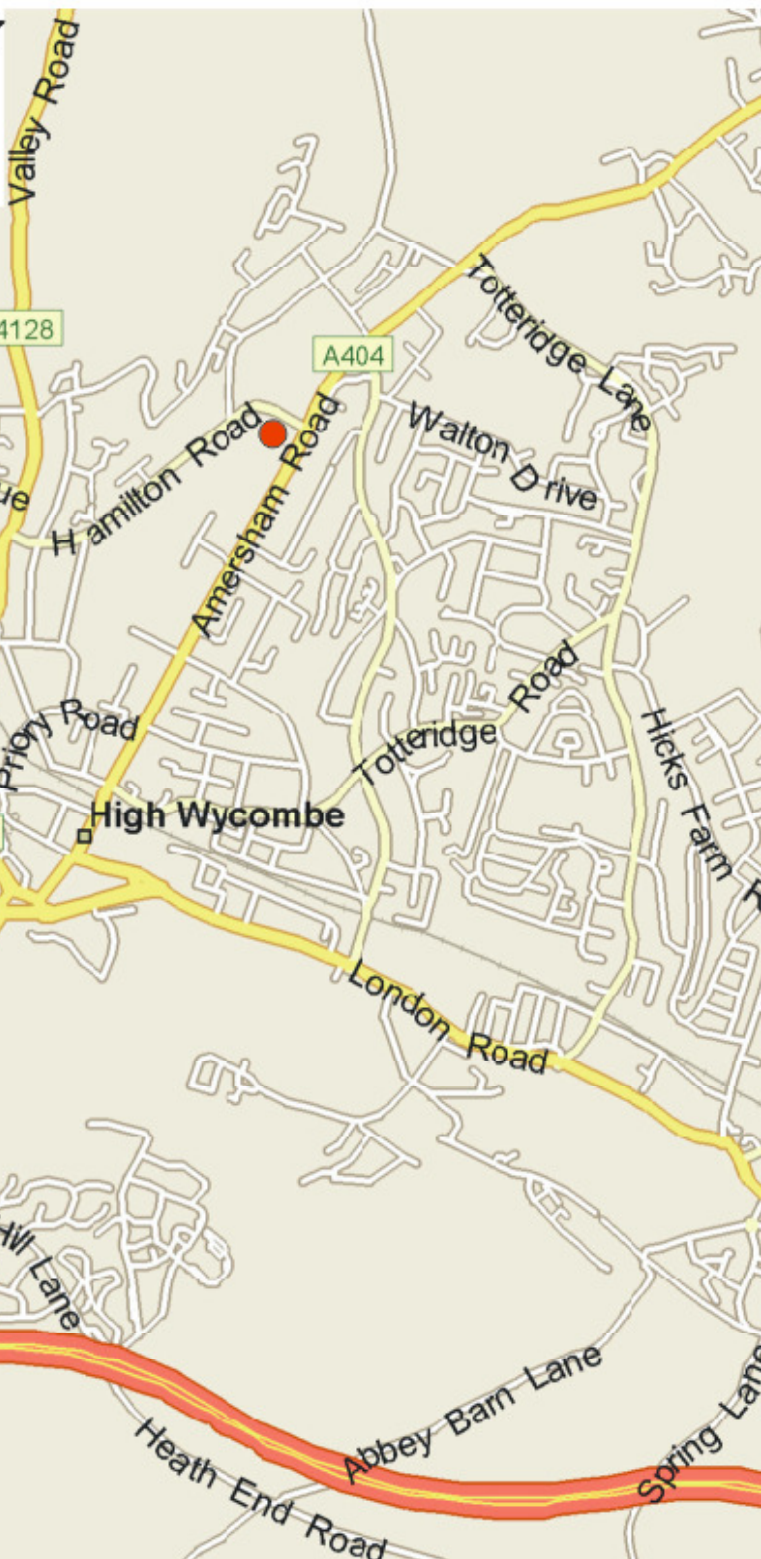

## Travel Directions

From the M40 Junction 4 (Handy Cross) follow signs to High Wycombe down Marlow Hill (A404). After 1.1 miles at the mini-roundabouts follow signs to Amersham (A404). Drive up Amersham Road past the railway station. At the next traffic light junction (0.8 miles from station) turn left into Hamilton Road. Car Park ● is immediately on your left.